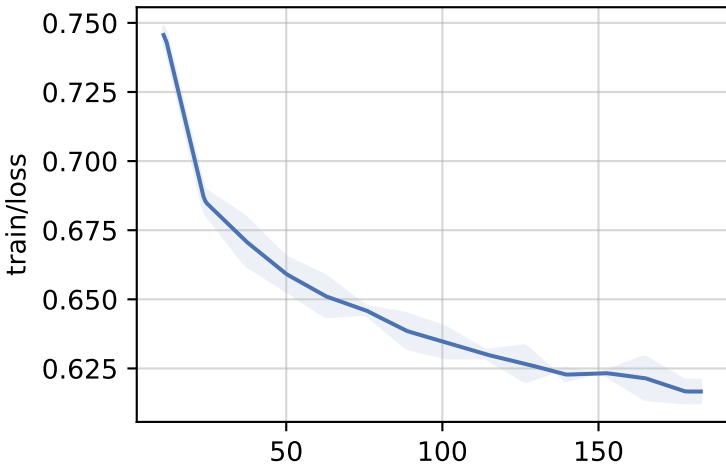

huggingface/trl/facebook/opt-350m ({'tag': ['v0.7.4-90-g0022af6', 'pr-1176']})

reward_modeling_anthropic_hh

Time (m)