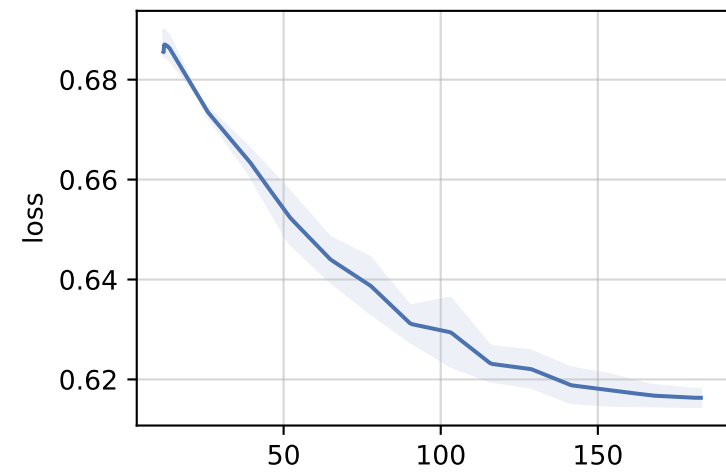

huggingface/trl/facebook/opt-350m ({'tag': ['v0.7.4-90-g0022af6', 'pr-1176']})

reward_modeling_anthropic_hh

Time (m)