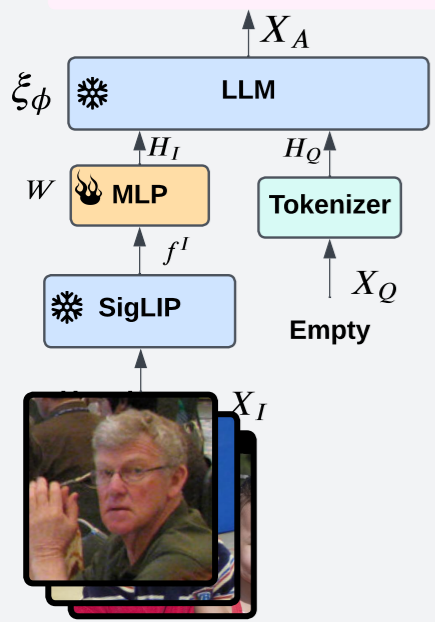

# User-aware Tuning

- (1) Vision Alignment
- (2) Instruction Tuning
- (3) Preference Optimization

The person appears to be a White Male, approximately 50 to 59 years old.

(1)

✗ Zoom is a video conferencing app – similar to FaceTime if you've used that...

✓ Video calling is like having a telephone call where you can see each other's faces..

How can I do one of those video calls with my grandchildren? My daughter keeps telling me to use something called Zoom, but I don't understand how it works.