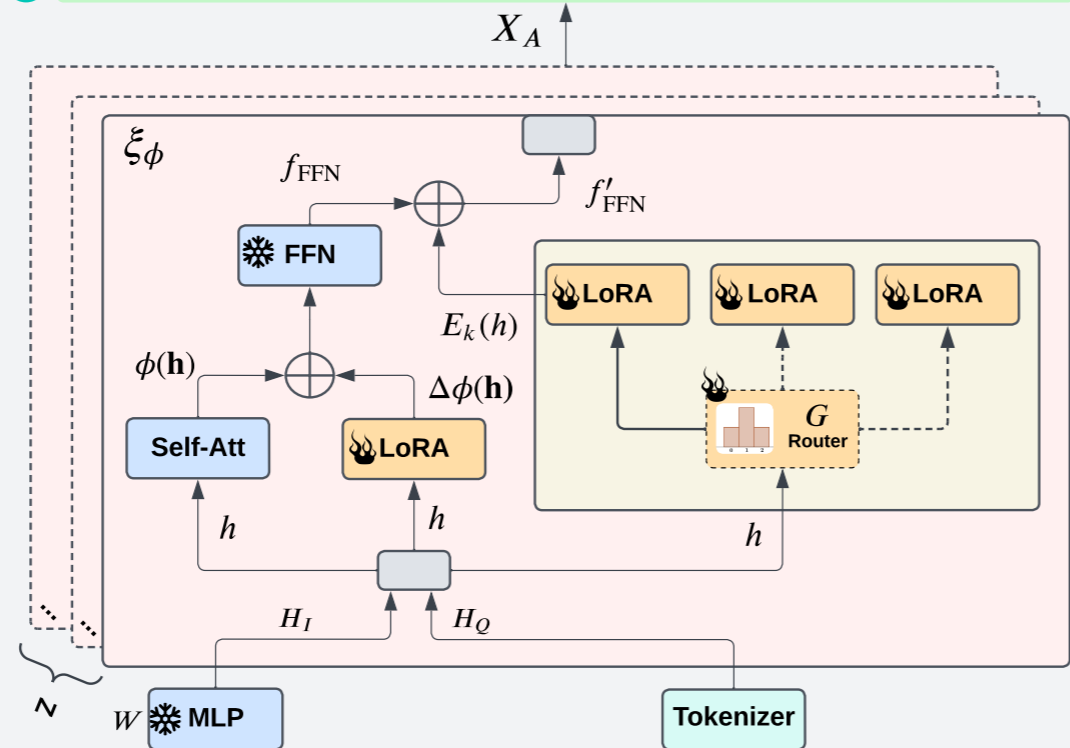

# User-aware Tuning

- (1) Vision Alignment
- (2) Instruction Tuning
- (3) Preference Optimization

The person appears to be a White Male, approximately 50 to 59 years old.

(1)

✗ Zoom is a video conferencing app – similar to FaceTime if you've used that...

✓ Video calling is like having a telephone call where you can see each other's faces..

How can I do one of those video calls with my grandchildren? My daughter keeps telling me to use something called Zoom, but I don't understand how it works.