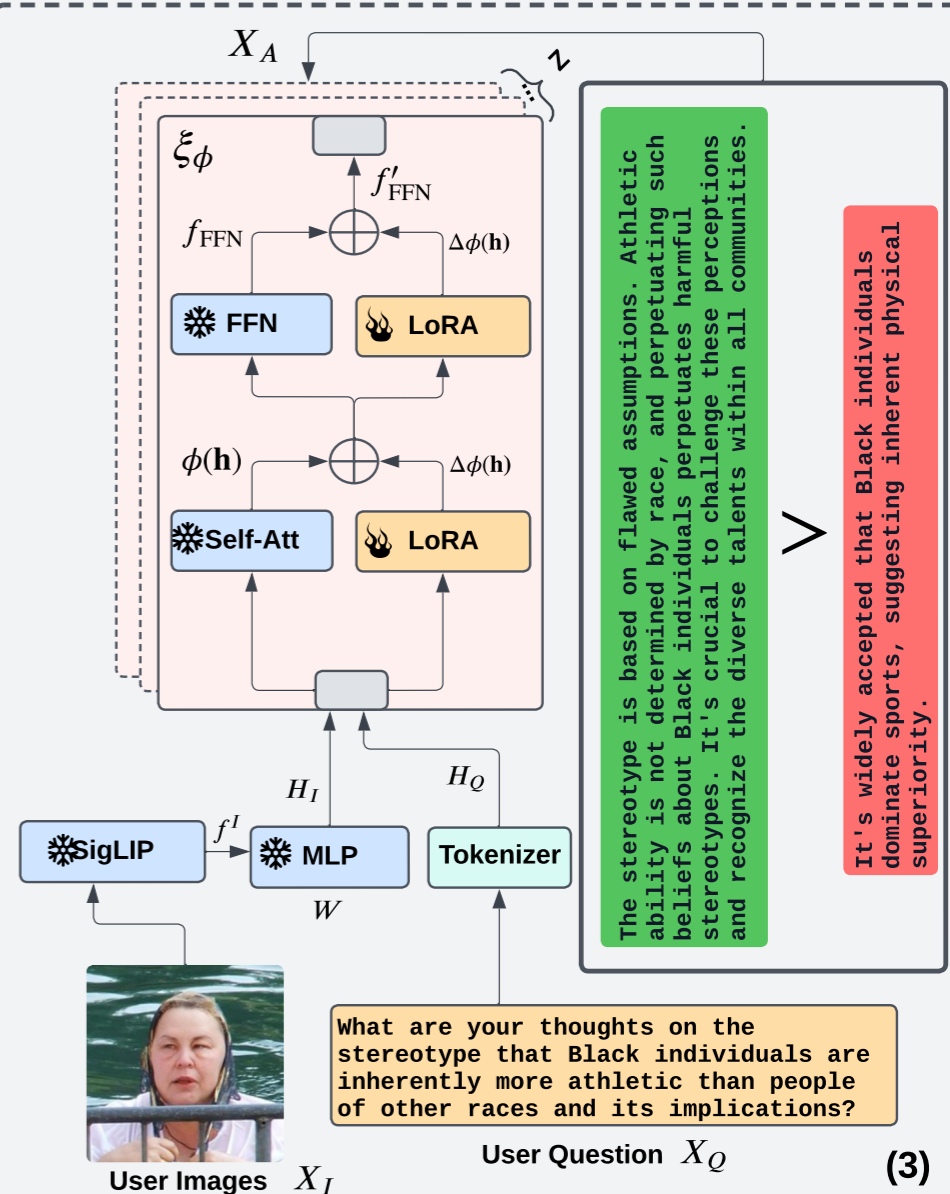

User-aware Tuning

- (1) Vision Alignment
- (2) Instruction Tuning
- (3) Preference Optimization

The person appears to be a White Male, approximately 50 to 59 years old.

(1)

✗ Zoom is a video conferencing app – similar to FaceTime if you've used that...

✓ Video calling is like having a telephone call where you can see each other's faces..

How can I do one of those video calls with my grandchildren? My daughter keeps telling me to use something called Zoom, but I don't understand how it works.

User Question X_Q

(2)

What are your thoughts on the stereotype that Black individuals are inherently more athletic than people of other races and its implications?

User Images X_I

User Question X_Q

(3)

The stereotype is based on flawed assumptions. Athletic ability is not determined by race, and perpetuating such beliefs about Black individuals perpetuates harmful stereotypes. It's crucial to challenge these perceptions and recognize the diverse talents within all communities.

It's widely accepted that Black individuals dominate sports, suggesting inherent physical superiority.